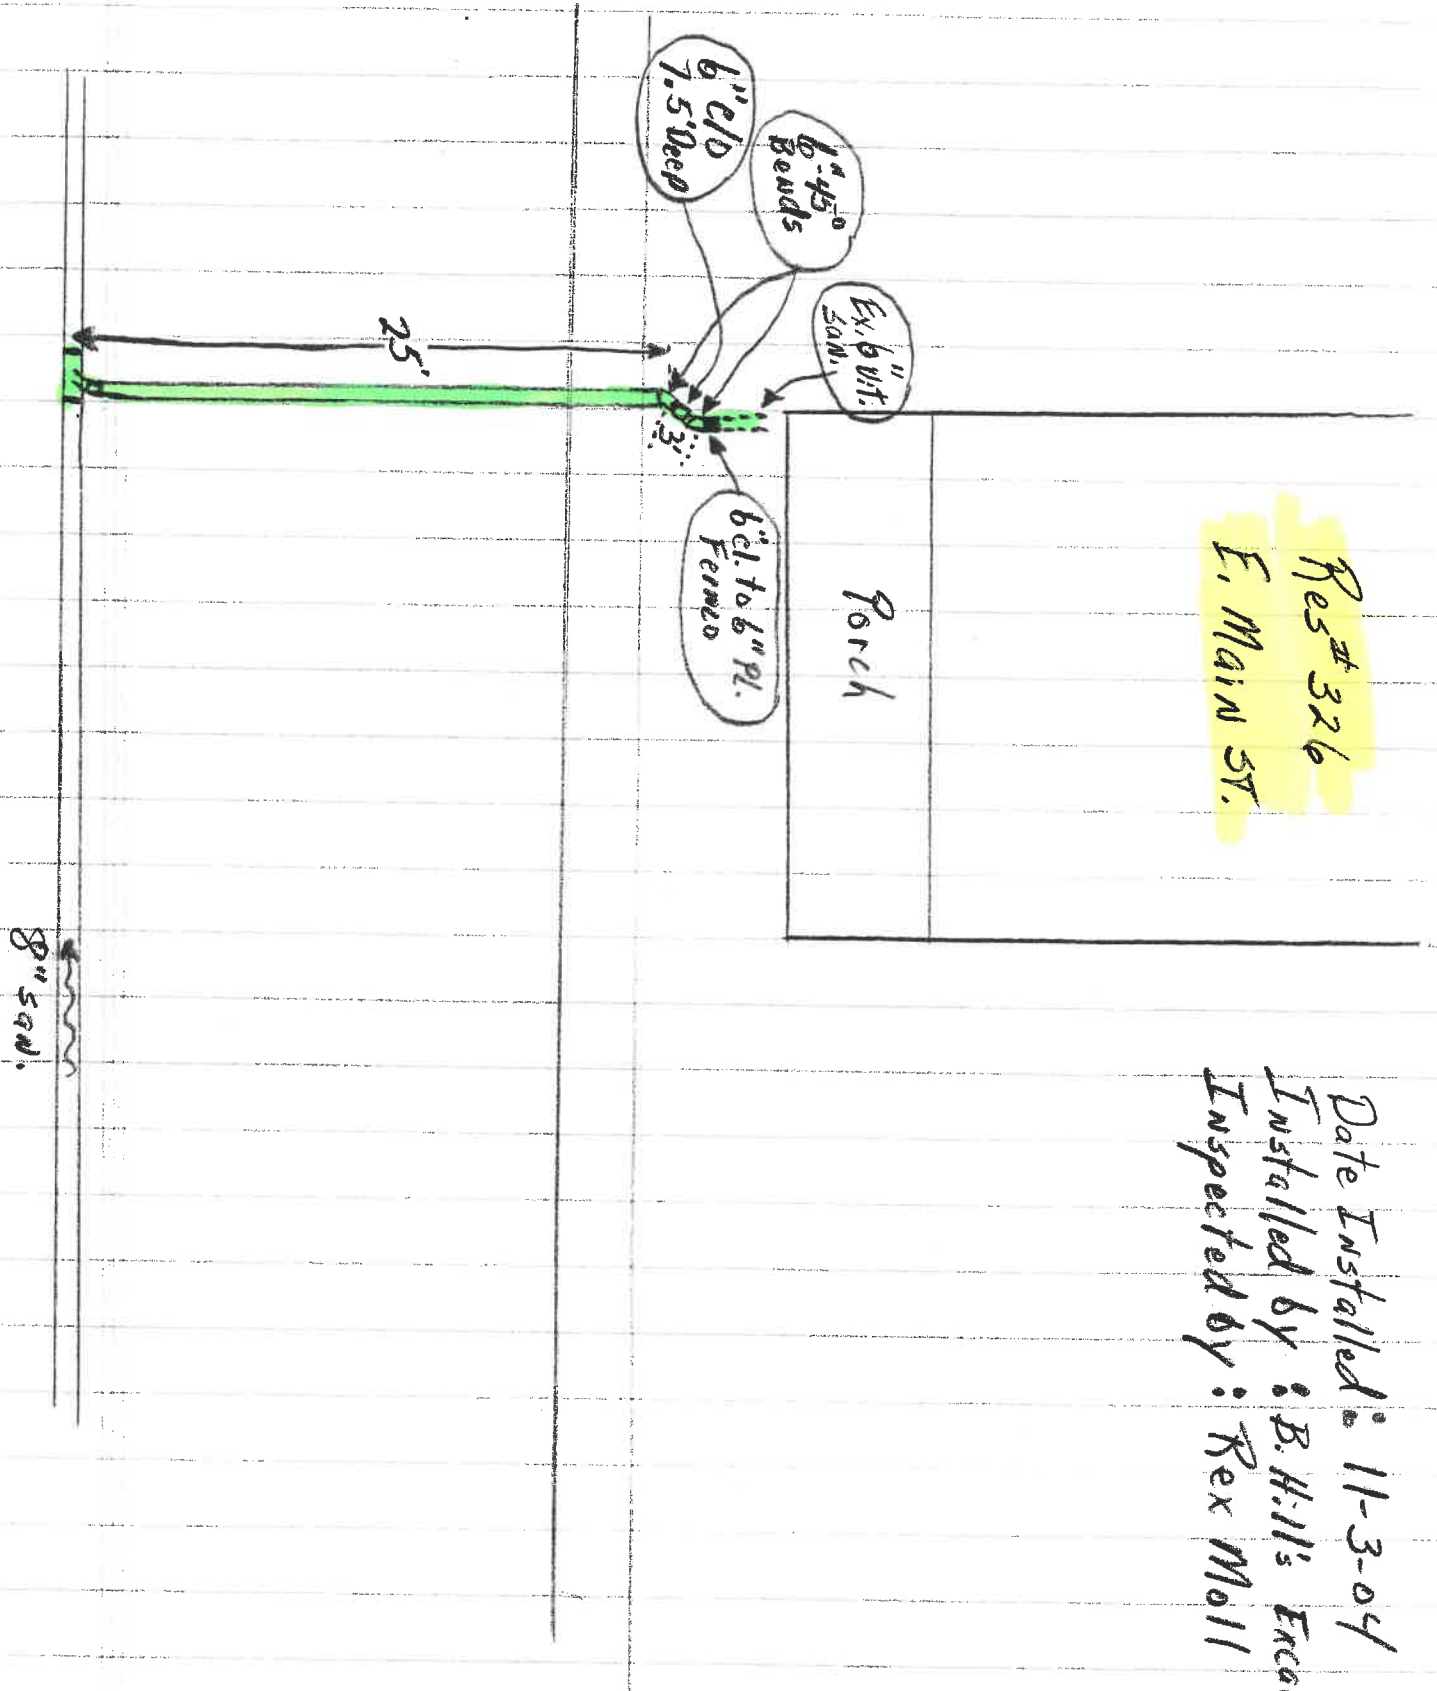

Res # 326
E. Main St.

Date Installed: 11-3-04
Installed by: B. Hill's Erect.
Inspected by: Rex Mo11

Res # 326
E. Main St.

Date Installed: 11-3-04
Installed by: B. Hill's Excav.
Inspected by: Rex Mo11

Res # 326
E. Main St.

Date Installed: 11-3-04
Installed by: B. Hill's Erect.
Inspected by: Rex Mall