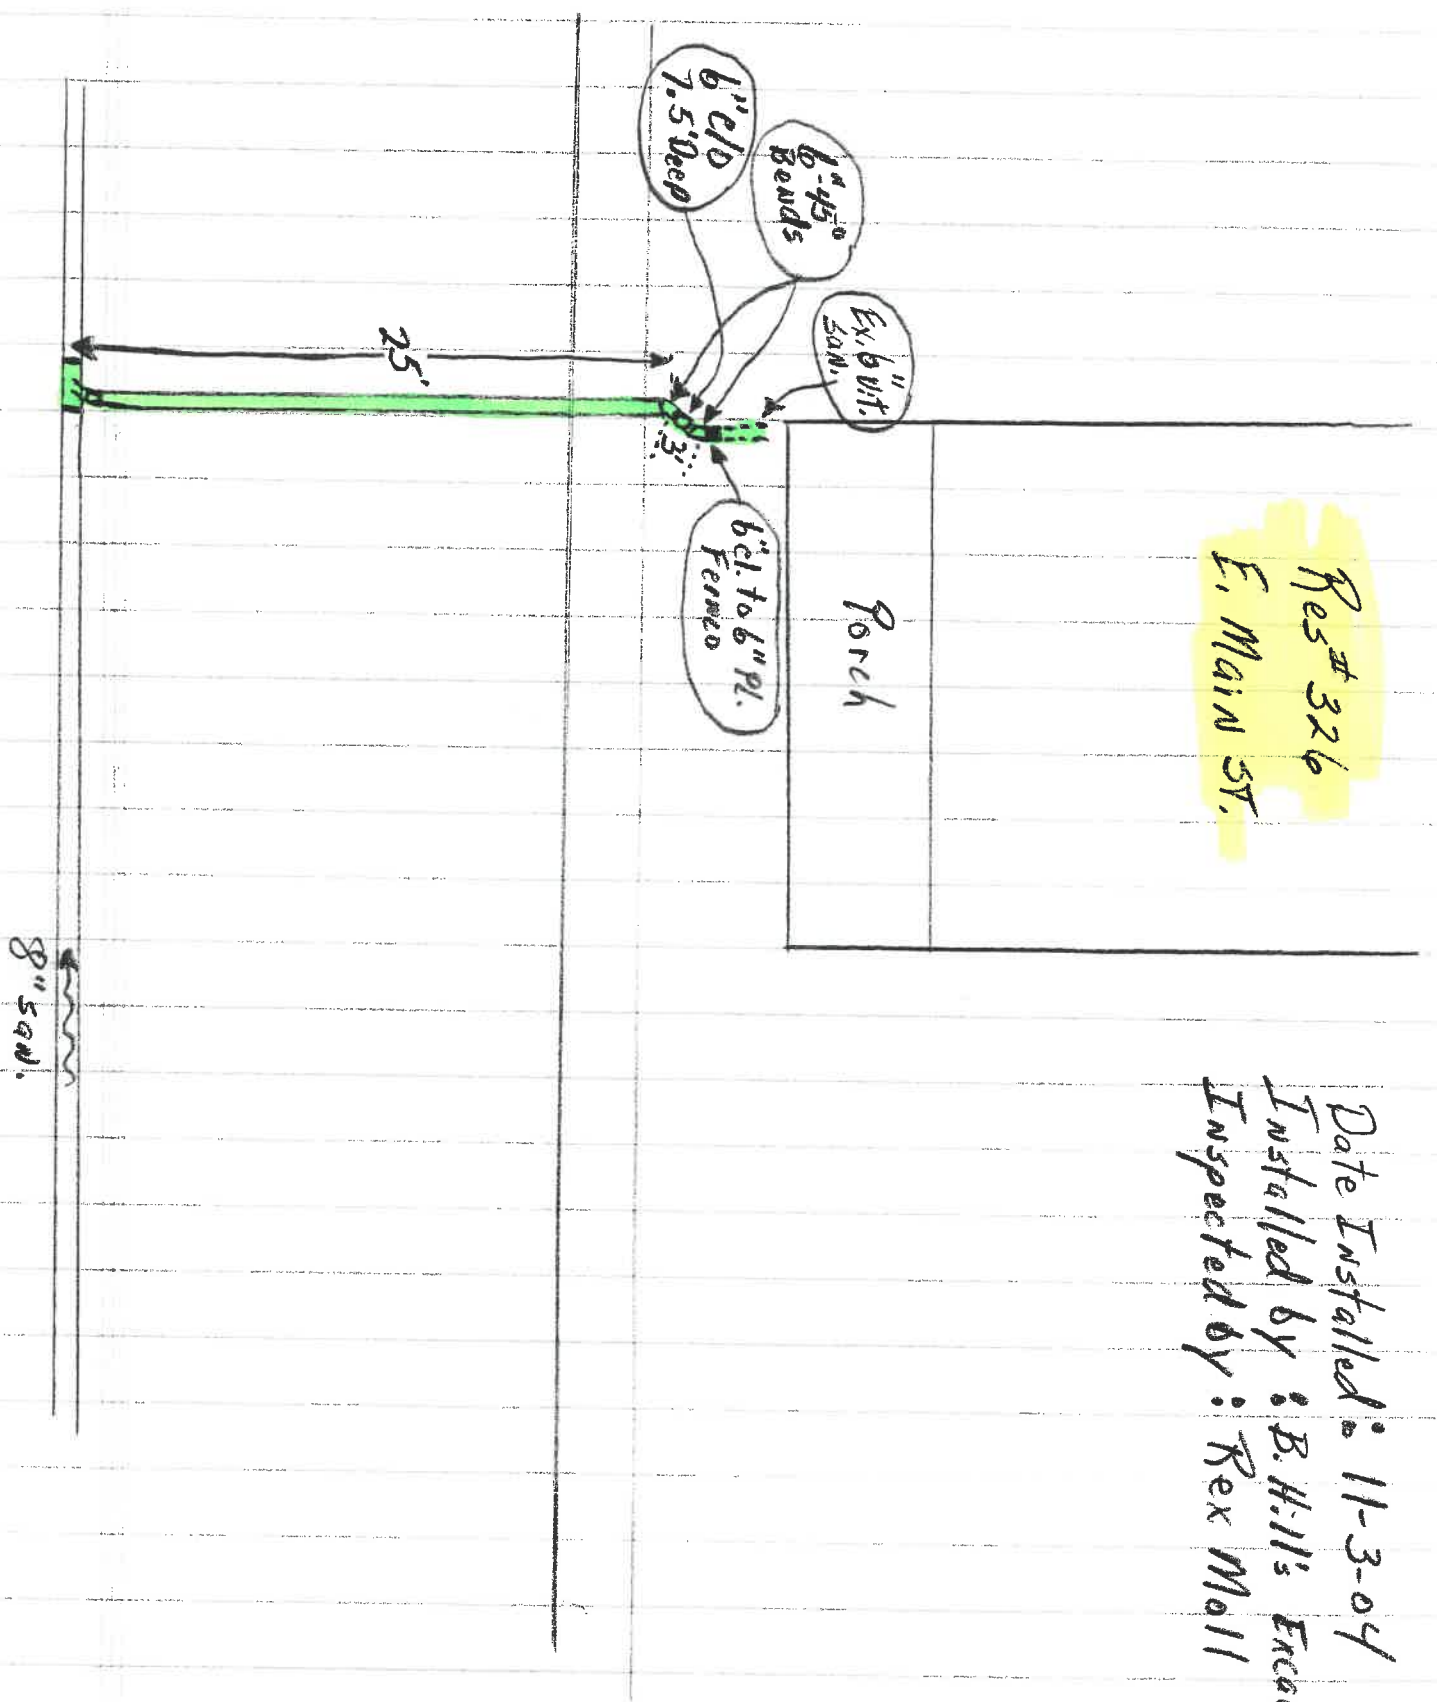

Res # 326
E. Main St.

Date Installed: 11-3-04
Installed by: B. Hill's Erect.
Inspected by: Rex Mo11

Res # 326
E. Main St.

Date Installed: 11-3-04
Installed by: B. Hill's Excav.
Inspected by: Rex Mo11

Res # 326
E. Main St.

Date Installed: 11-3-04
Installed by: B. Hill's Erect.
Inspected by: Rex Mall